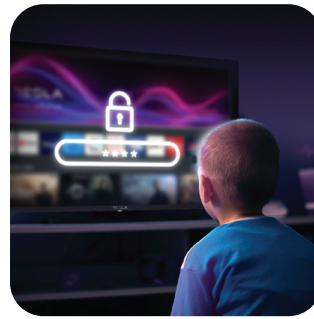

Fast action, instant reactions

Would you like a TV that instantly reacts to your every command? Great hardware and amazing VIDAA OS optimization make this Tesla model extremely fast: applications are working smoothly, without bugs or glitches, while switching between them only takes seconds. Enjoy great performance, with quick and easy sound and image settings in any app.

A click away from everything

If you're looking for a TV with great features and no complications, VIDAA OS model could be the right solution. Settings, channel search and scanning, application installing – all the features can be accessed very fast, and the steps are intuitive and logical. Also, this model is great for those who enjoy traditional TV channels, but still like to use popular content apps and platforms.

Lock apps, options or ports

The hotel mode is especially useful for hotel or apartment owners, but also parents with little kids. This feature allows you to lock certain apps, options, inputs or even ports on the device: for example, you can lock the HDMI port, so children or hotel guests cannot connect a game console without you knowing. You can also define and "lock" various sound or image settings.

Apps and additional features

This TV supports most of the popular apps: Netflix, Amazon Prime, Disney+, Deezer, YouTube, YouTube Kids, EON TV... Enjoy Miracast feature, which allows you to "cast" the image from a phone or a computer to the big screen, easy search options with an onscreen keyboard, as well as all the possibilities of the official mobile app - which you can also use to control the device.