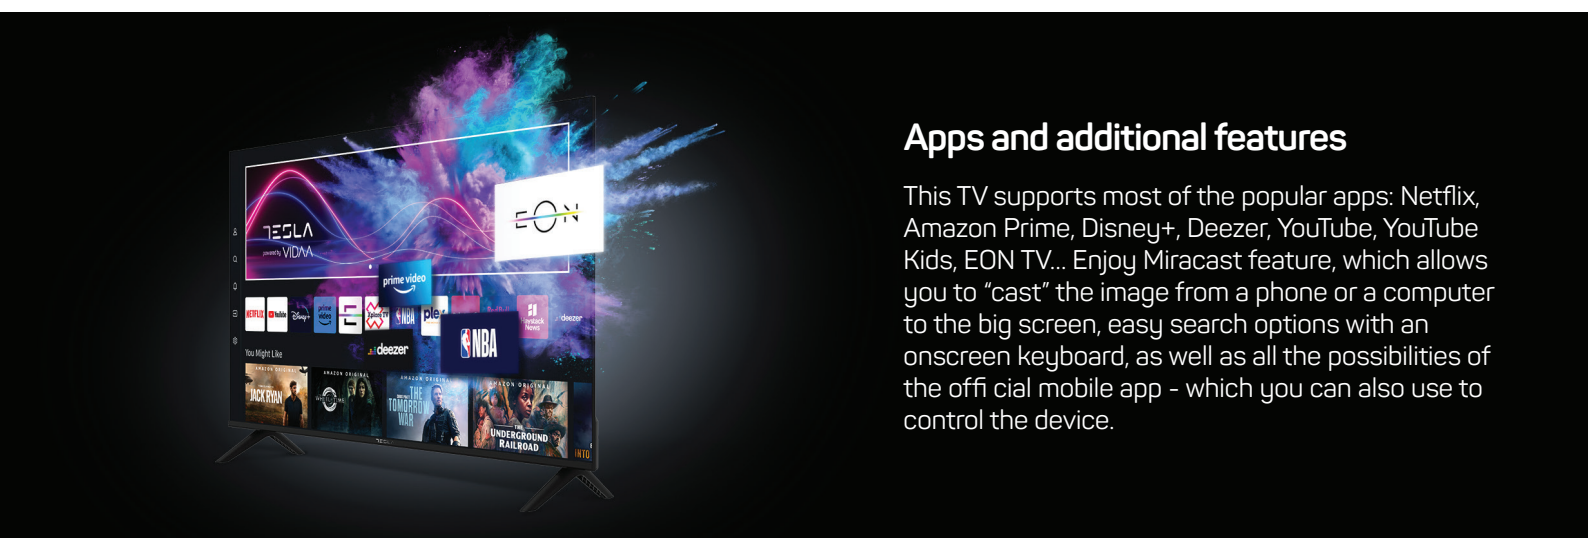

Apps and additional features

This TV supports most of the popular apps: Netflix, Amazon Prime, Disney+, Deezer, YouTube, YouTube Kids, EON TV... Enjoy Miracast feature, which allows you to "cast" the image from a phone or a computer to the big screen, easy search options with an onscreen keyboard, as well as all the possibilities of the official mobile app - which you can also use to control the device.