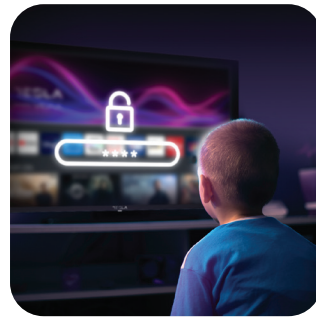

Fast action, instant reactions

Would you like a TV that instantly reacts to your every command? Great hardware and amazing VIDAA OS optimization make this Tesla model extremely fast: applications are working smoothly, without bugs or glitches, while switching between them only takes seconds. Enjoy great performance, with quick and easy sound and image settings in any app.

Tailor-made enjoyment

Personalization could easily be another name for this Tesla model. Make the home screen your own, and adjust it to all your needs – for perfect enjoyment in your favorite TV content. Easily rearrange icons and apps, delete those you don't need and add those you want: you can also add your favorite TV channels to home screen, and access them anytime with just one click.

A click away from everything

If you're looking for a TV with great features and no complications, VIDAA OS model could be the right solution. Settings, channel search and scanning, application installing – all the features can be accessed very fast, and the steps are intuitive and logical. Also, this model is great for those who enjoy traditional TV channels, but still like to use popular content apps and platforms.

Apps and additional features

This TV supports most of the popular apps: Netflix, Amazon Prime, Disney+, Deezer, YouTube, YouTube Kids, EON TV... Enjoy Miracast feature, which allows you to "cast" the image from a phone or a computer to the big screen, easy search options with an onscreen keyboard, as well as all the possibilities of the official mobile app - which you can also use to control the device.